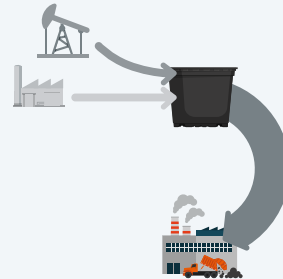

- + Made of
  - Plastic = PIR³ / Virgin material
  - Colour (Masterbatch)
  - Filler
- + Printable