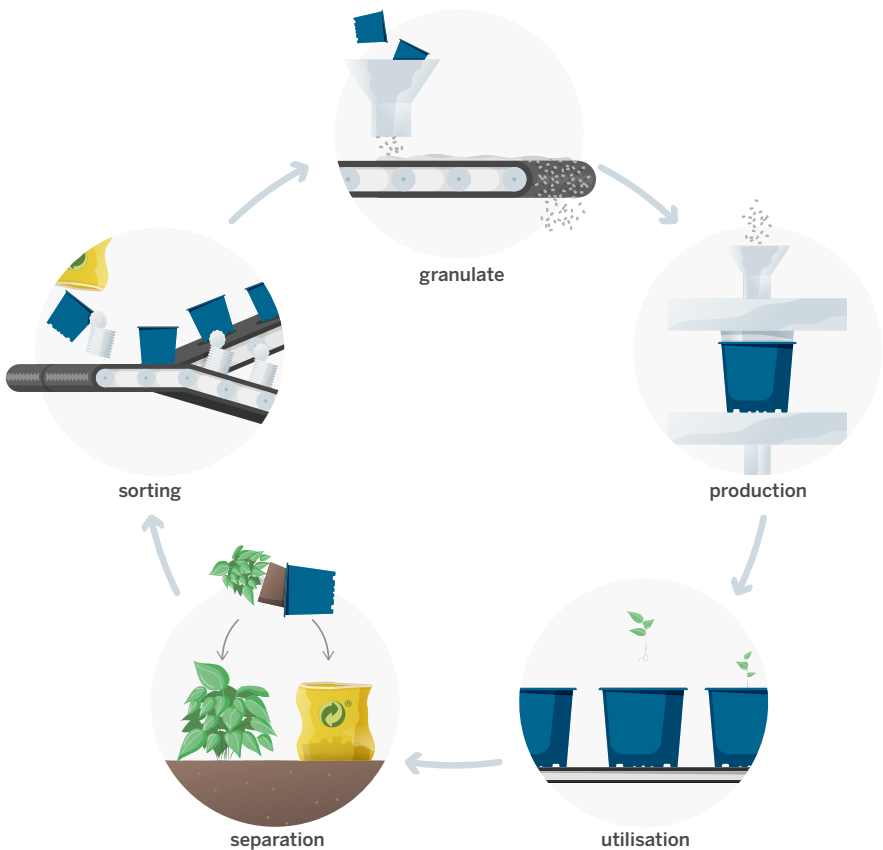

# 100 % Recyclable Plant Pot, Plastic Content 100 % Recycled.

Environmental and climate protection is becoming more and more important for the end consumer. The topic of resource conservation is equally crucial to us. This is why the plastics used for our plant pots in the Circular blue colour come directly from recycling bins and end up there again, too. This allows for a closed raw material cycle. We call it PÖPPELMANN blue®.

## Advantages that not only benefit you.

- + The raw material cycle is closed (closed loop)
- + The use of recycled plastics conserves fossil resources
- + Recycling-friendly design (100% recyclable)
- + The demand for environmentally friendly and resource-saving packaging is growing rapidly

## This is how we close the raw material cycle.

Plastic is a valuable raw material. Currently only about half of the plastic in packaging waste is reused in Germany. We want to increase this proportion and actively contribute to closing the raw material cycle.

The plant pots in the Circular blue colour is designed in such way that the material can be safely identified in the waste sorting process. These can then be reused to produce new Pöppelmann PCR granules, which are fully obtained entirely from recycling bin waste.