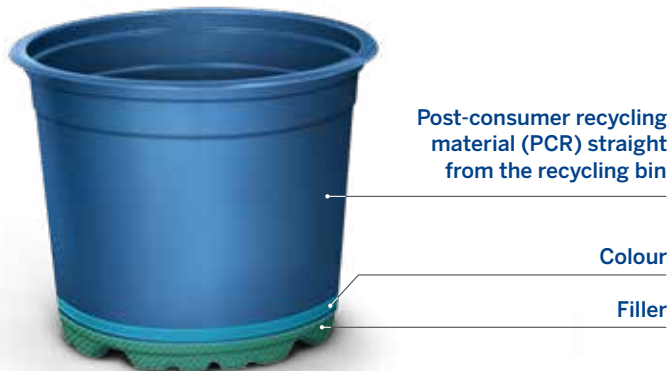

# Resource-saving plant pots.

For a closed material loop.

We do it.  
**More resource-saving.**

**PÖPELMANN**

**TEKU®**

PÖPPELMANN blue®

# 100 % Recyclable Plant Pot, Plastic Content 100 % Recycled.

Environmental and climate protection is becoming more and more important for the end consumer. The topic of resource conservation is equally crucial to us. This is why the plastics used for our plant pots in the Circular blue colour come directly from recycling bins and end up there again, too. This allows for a closed raw material cycle. We call it PÖPPELMANN blue®.