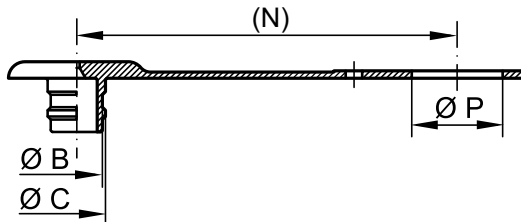

PROTECTIVE DUST PLUGS

GPN 920 Type A

Free test samples:

+49 4442 982-9100

poeppelmann.com/en/gpn920a

Dimensions

item	Suitable for nominal size	B	C	(N)	P	Order no.
GPN 920 / 9998	1/4	11	12	125	22	920 9998 0000
GPN 920 / 9996	3/8	16	18	125	22	920 9996 0000
GPN 920 / 4982	1/2	20	23.6	135	29	920 4982 0000
GPN 920 / 5370	1/2	20	23.6	135	27	920 5370 0000

Size in mm

For information regarding materials, colours, drawings and the use of our items, please refer to pages 124/125.

You might also be interested in the following products:

GPN 920 Type B, GPN 930 Type A, GPN 930 Type B

Standard colour: Red

Material: PE-LD

Better fit.

Protects open plug-in couplings from damage and contamination.

Seals better.

Provides limited sealing action against an ingress or outflow of fluids.

Better.

Self-retaining design due to integral strap.