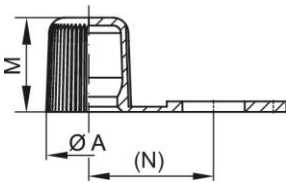

Grease Nipple Caps – GPN 980 Type B

Virgin material

Material: PE-LLD

Standard colour: black - Standard colour: green - Standard colour: red - Standard colour: yellow

Functional dimensions:

Dimension	A	M	N	Article number
GPN 980 FORM B LLDPE sulphur yellow	8,2	9	12	980 0200 0000
GPN 980 FORM B LLDPE flamed	8,2	9	12	980 0201 0000
GPN 980 FORM B LLDPE emed green	8,2	9	12	980 0202 0000
GPN 980 FORM B LLDPE deep black	8,2	9	12	980 0203 0000

Dimensions in mm Information on materials, colours, drawings and use of our articles can be found on pages 166/167.

Our product advantages at a glance:

Passender.

Zum Schutz von Kegelschmiernippel nach DIN 71412.

Besser.

Zur Markierung der Schmierstelle und zum Schutz des Kegelkopfs. Außenwandung griffig gerändelt.

The following products might also interest you:

GPN 980 Form A

GPN 985 Form A

GPN 985 Form B