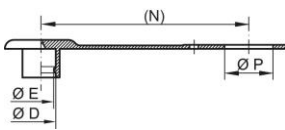

Protective Dust Plugs - GPN 920 Type B

Recycling blend

Material: PCR-PE / PE-LD

Standard colour: red

Functional dimensions:

Dimension	Nominal size	D	E	N	P	Article number
GPN 920 / 9997 PCR-PE / LDPE red	1/4	12,5	11,5	125	22	920 9997 0073
GPN 920 / 9995 PCR-PE / LDPE red	3/8	18,5	16	125	22	920 9995 0073
GPN 920 / 4984 PCR-PE / LDPE red	1/2	24	23	135	29	920 4984 0073
GPN 920 / 5371 PCR-PE / LDPE red	1/2	24	23	135	27	920 5371 0073

Dimensions in mm Information on materials, colours, drawings and use of our articles can be found on pages 166/167.

*The article consists of a mixture of PCR (post consumer recycle) and virgin PE-LD (polyethylene). For these articles, colour deviations and black dots that cannot be completely avoided in production are permissible. We recommend carrying out functional tests before series production.