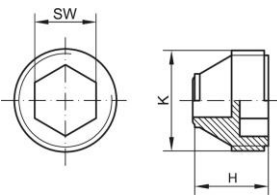

Screw Plugs - GPN 720 Type B

100% Post-Consumer Recyclate

Material: PCR-PE

Standard colour: recycling blue

Functional dimensions:

Dimension	K	H	SW	Article number
GPN 720 / 9463 PCR-PE recycling blue	M 10 x 1	11,2	5	720 9463 RB61
GPN 720 / 0232 PCR-PE recycling blue	M 16 x 1.5	14	8	720 0232 RB61
GPN 720 / 1763 PCR-PE recycling blue	M 18 x 1.5	13,3	10	720 1763 RB61
GPN 720 / 1668 PCR-PE recycling blue	M 20 x 1.5	17,4	13	720 1668 RB61

Dimensions in mm Information on materials, colours, drawings and use of our articles can be found on pages 166/167.

For these articles, colour deviations and black dots that cannot be completely avoided in production are permissible. We recommend carrying out functional tests before series production.*The article consists of 98 % PCR-PE (Post Consumer Recyclate) and 2 % colour based on a PIR carrier (Post Industrial Recyclate).