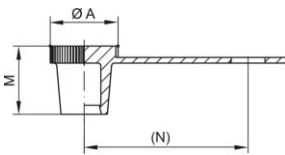

Grease Nipple Caps – GPN 985 Type B

Virgin material

Material: PE-LLD

Standard colour: black - Standard colour: green - Standard colour: red - Standard colour: yellow

Functional dimensions:

Dimension	A	M	N	Article number
GPN 985 FORM B LLDPE sulphur yellow	12	12	29	985 0200 0000
GPN 985 FORM B LLDPE flamed	12	12	29	985 0201 0000
GPN 985 FORM B LLDPE emed green	12	12	29	985 0202 0000
GPN 985 FORM B LLDPE deep black	12	12	29	985 0203 0000

Dimensions in mm Information on materials, colours, drawings and use of our articles can be found on pages 166/167.

Our product advantages at a glance:

Passender.
Zum Schutz von Kegelschmiernippel nach
DIN 71412.

Besser.
Zur Markierung der Schmierstelle und zum Schutz des Kegelkopfs.
Griffiger, gerändelter Kopf.

The following products might also interest you:

GPN 985 Form A

GPN 980 Form A

GPN 980 Form B