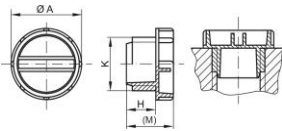

Screw Plugs - GPN 703

100% Post-Consumer Recyclate

Material: PCR-PE

Standard colour: recycling blue

Functional dimensions:

Dimension	K	A	H	M	Article number
GPN 703 M 10 X 1 PCR-PE recycling blue	M 10 x 1	14,5	4	9	703 1010 RB61
GPN 703 M 12 X 1,5 PCR-PE recycling blue	M 12 x 1,5	17,5	6	11	703 1215 RB61
GPN 703 M 14 X 1,5 PCR-PE recycling blue	M 14 x 1,5	19	6	11	703 1415 RB61
GPN 703 M 16 X 1,5 PCR-PE recycling blue	M 16 x 1,5	22,5	6,5	12,5	703 1615 RB61
GPN 703 M 18 X 1,5 PCR-PE recycling blue	M 18 x 1,5	24	7	16	703 1815 RB61
GPN 703 M 20 X 1,5 PCR-PE recycling blue	M 20 x 1,5	26	7	13	703 2015 RB61
GPN 703 M 22 X 1,5 PCR-PE recycling blue	M 22 x 1,5	27,5	7	13	703 2215 RB61
GPN 703 M 24 X 1,5 PCR-PE recycling blue	M 24 x 1,5	29,5	7	18	703 2415 RB61
GPN 703 M 26 X 1,5 PCR-PE recycling blue	M 26 x 1,5	32	14,5	22,5	703 2615 RB61
GPN 703 M 28 X 1,5 PCR-PE recycling blue	M 28 x 1,5	34	8	19	703 2815 RB61

Dimensions in mm. Information on materials, colours, drawings and use of our articles can be found on pages 166/167. For these articles, colour deviations and black dots that cannot be completely avoided in production are permissible. We recommend carrying out functional tests before series production. *The article consists of 98 % PCR-PE (Post Consumer Recyclate) and 2 % colour based on a PIR carrier (Post Industrial Recyclate).