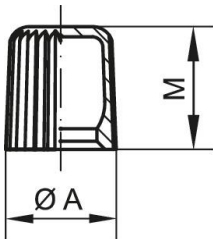

Grease Nipple Caps - GPN 980 Type A

Virgin material

Material: PE-LLD

Standard colour: black - Standard colour: green - Standard colour: red - Standard colour: yellow

Functional dimensions:

Dimension	A	M	Article number
GPN 980 FORM A LLDPE sulphur yellow	8,2	9	980 0100 0000
GPN 980 FORM A LLDPE flamered	8,2	9	980 0101 0000
GPN 980 FORM A LLDPE emed green	8,2	9	980 0102 0000
GPN 980 FORM A LLDPE deep black	8,2	9	980 0103 0000

Dimensions in mm Information on materials, colours, drawings and use of our articles can be found on pages 166/167.

Our product advantages at a glance:

Passender.

Zum Schutz von Kegelschmiernippel nach
DIN 71412.

Besser.

Zur Markierung der Schmierstelle und zum Schutz des Kegelkopfs.
Außenwandung griffig gerändelt.

The following products might also interest you:

GPN 980 Form B

GPN 985 Form A

GPN 985 Form B