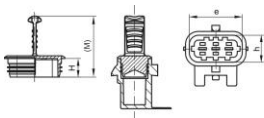

Compact Contact Protection - GPN 364

100% Post-Consumer Recyclate

Material: PCR-PE

Standard colour: recycling blue

Functional dimensions:

Dimension	e	h	H	M	Article number
GPN 364 KS 0212 PCR-PE, blue	15,3	10,3	7	23	364 0212 RB61
GPN 364 KS 0312 PCR-PE, blue	20,3	10,3	7	23	364 0312 RB61
GPN 364 KS 0412 PCR-PE, blue	25,3	12,2	7	23	364 0412 RB61
GPN 364 KS 0512 PCR-PE, blue	30,3	12,1	7	23	364 0512 RB61

Dimensions in mm. Information on materials, colours, drawings and use of our articles can be found on pages 166/167. The contact protection GPN 364 was developed for special compact connector housings listed in the application table. The contact protector is additionally suitable for other connections.* Related to Pöppelmann sample plugs, tested according to DIN 40050. Please note the information on page For these articles, colour deviations and black dots that cannot be completely avoided in production are permissible. We recommend carrying out functional tests before series production.* The article consists of 98 % PCR-PE (Post Consumer Recyclate) and 2 % colour based on a PIR carrier (Post Industrial Recyclate). For these articles, colour deviations and black dots that cannot be completely avoided in production are permissible. We recommend carrying out functional tests before series production.* The article consists of 98 % PCR-PE (Post Consumer Recyclate) and 2 % colour based on a PIR carrier (Post Industrial Recyclate).